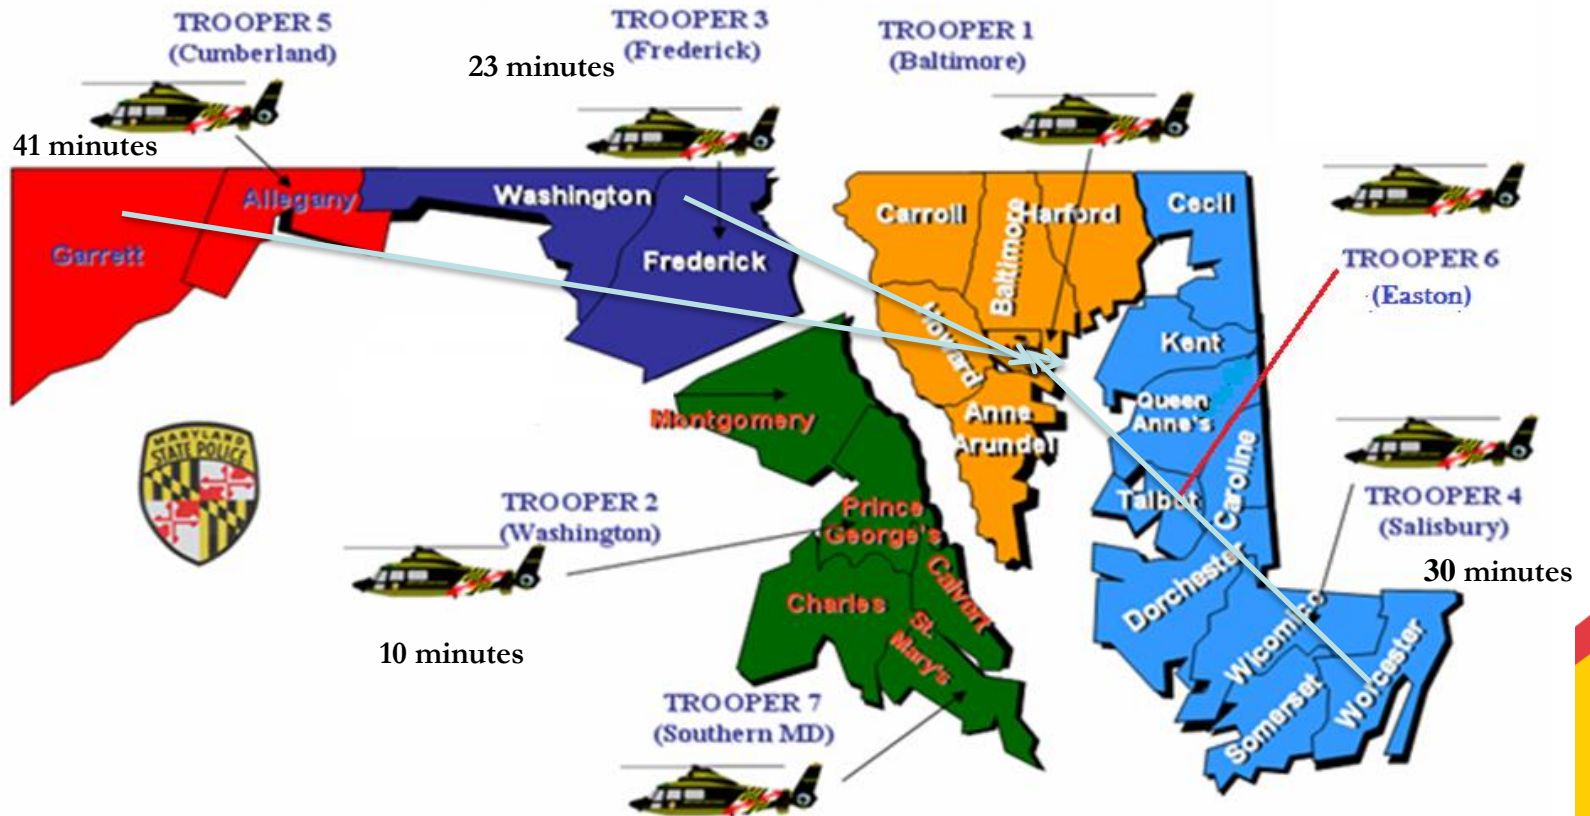

# R Adams Cowley Shock Trauma Center

Field EMS

MSP Medevac

Primary Adult Resource Center (PARC), Level I

# Helicopter Bases

## Maryland State Police Aviation Command 11 Helicopters at 7 Locations

## *-video-*

where u at

{ This is the text message eighteen-year-old Mariah West  
was reading as she drove her car into oncoming traffic. }

No text is worth dying over.